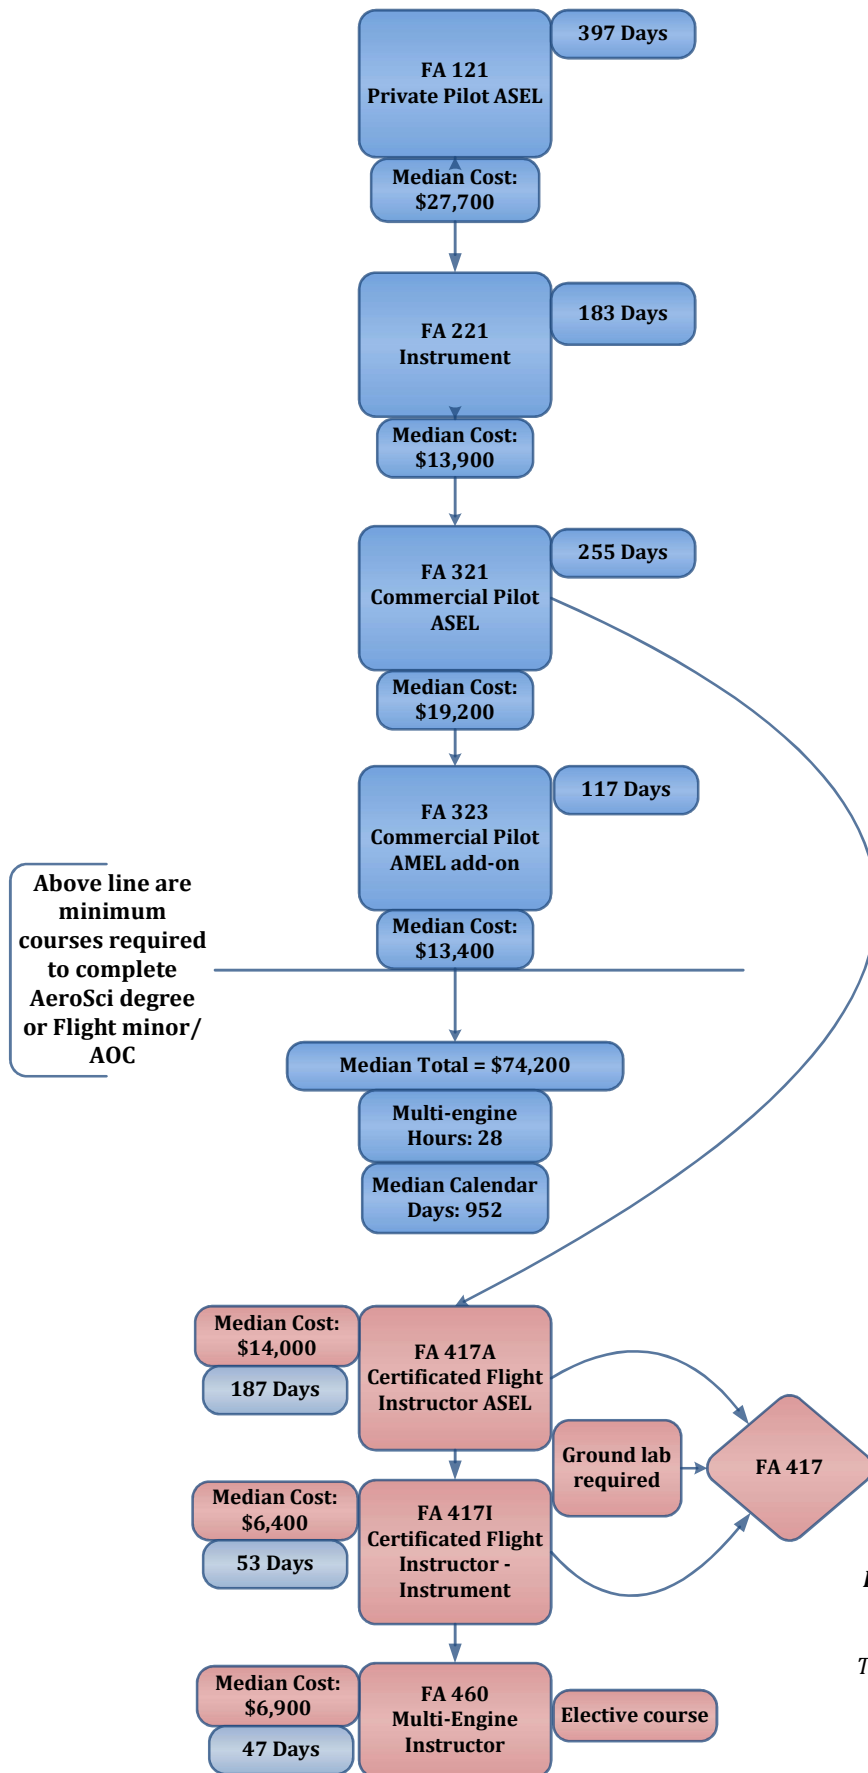

# Flight Course Track

***ERAU flight training involves NO time-building between courses!***

*Track totals represent median costs, days, and hours under normal academic circumstances. Costs do not include books and equipment, associated with flight training attained while attending the ERAU Daytona Beach campus.*