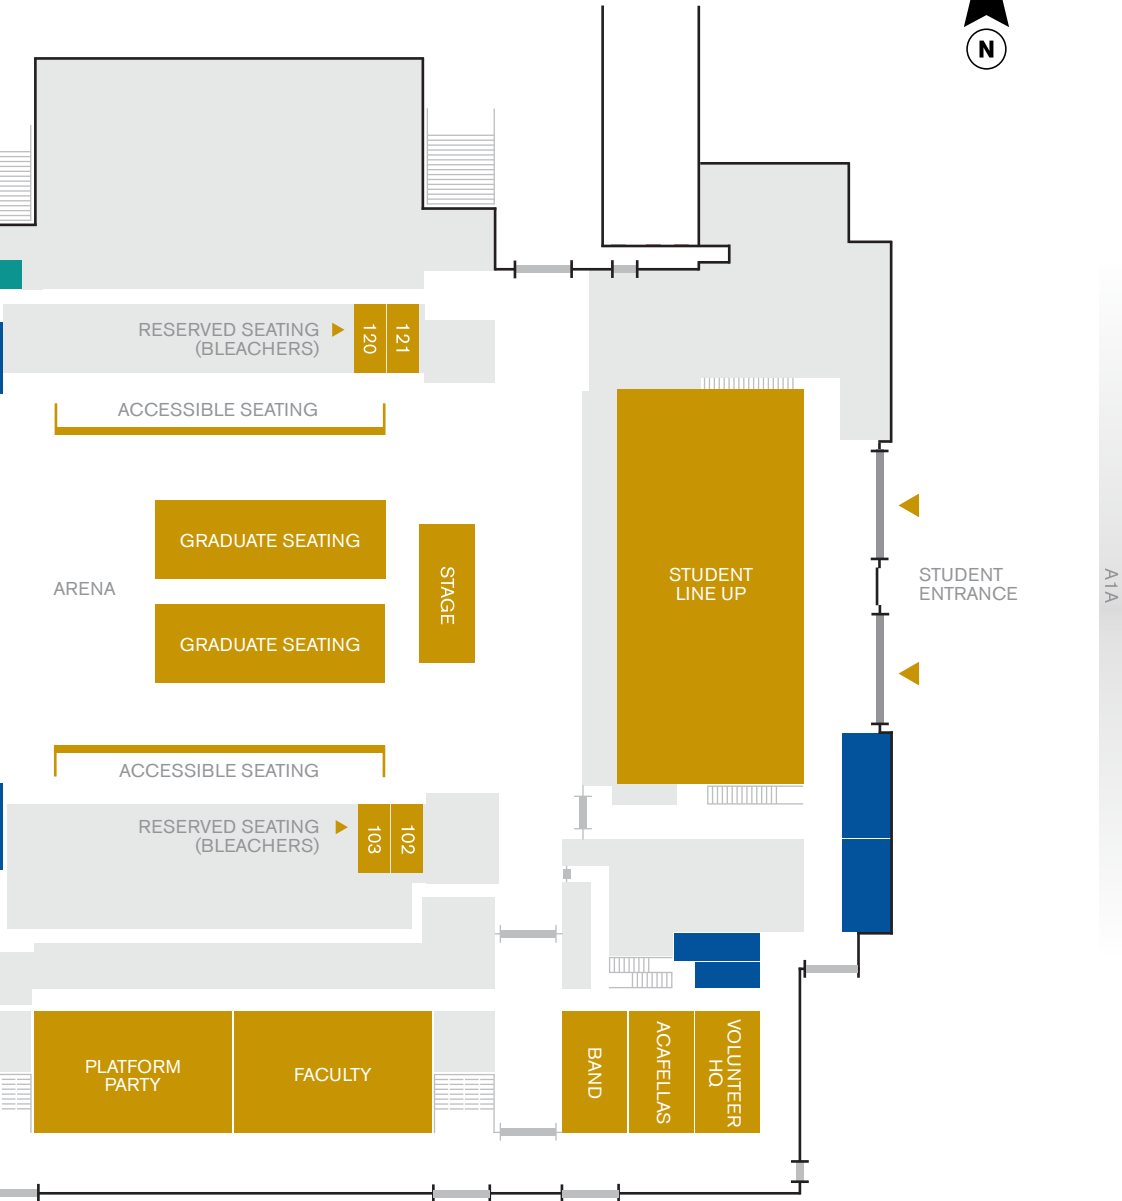

EARL STREET

AUDITORIUM BOULEVARD