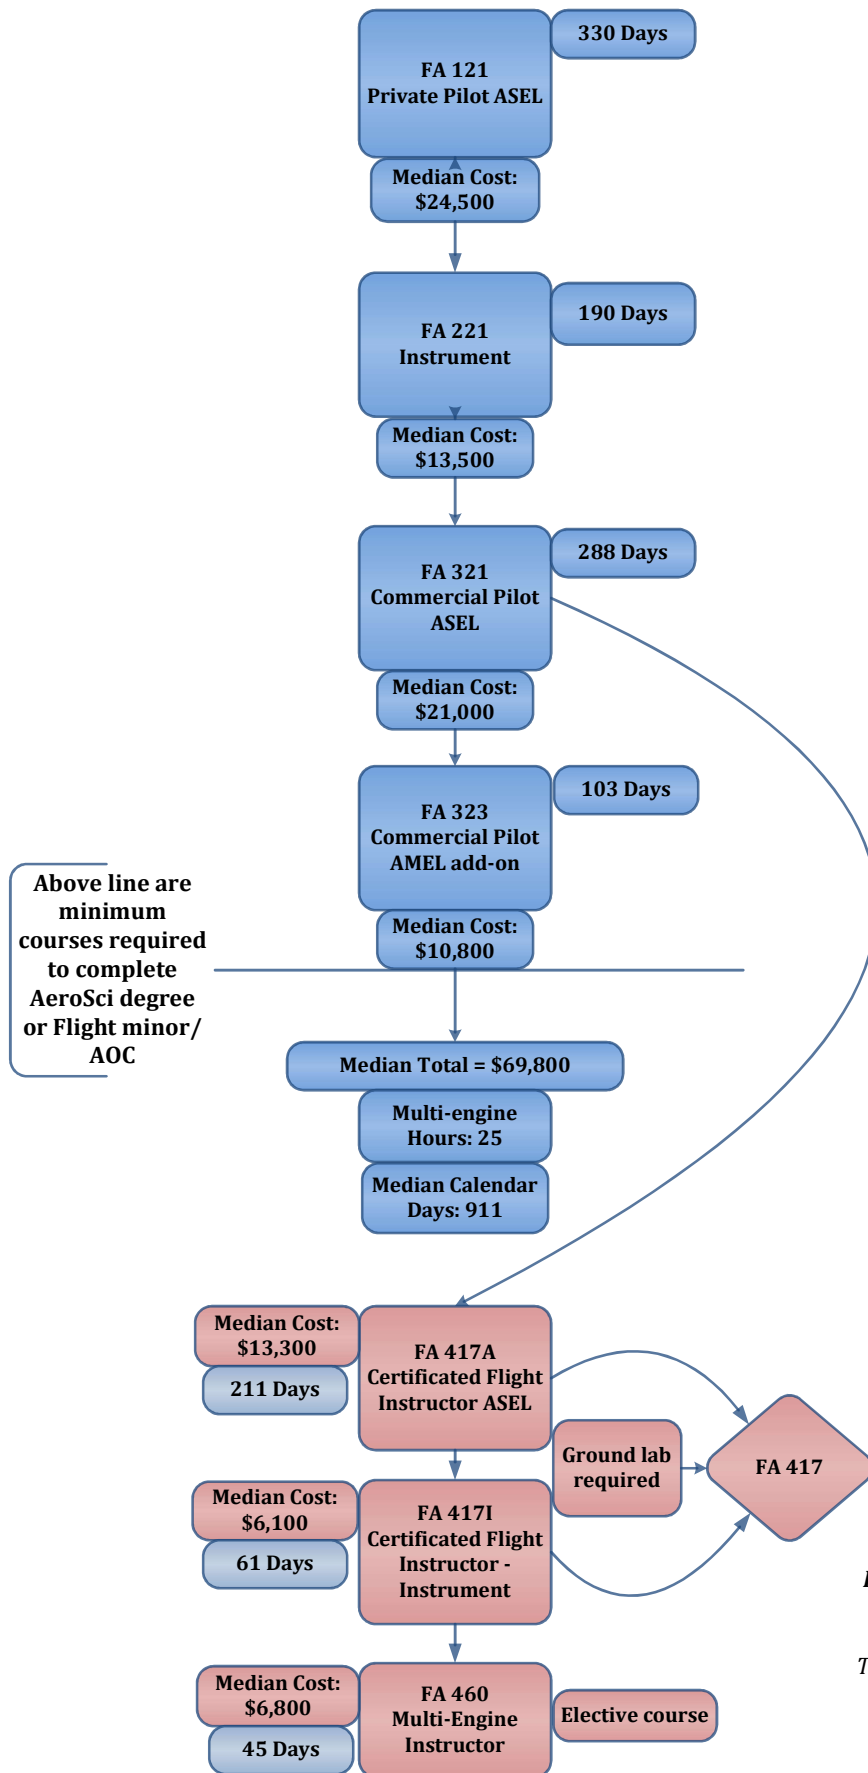

# Flight Course Track

***ERAU flight training involves NO time-building between courses!***

*Track totals represent median costs, days, and hours under normal academic circumstances. Costs do not include books and equipment, associated with flight training attained while attending the ERAU Daytona Beach campus.*